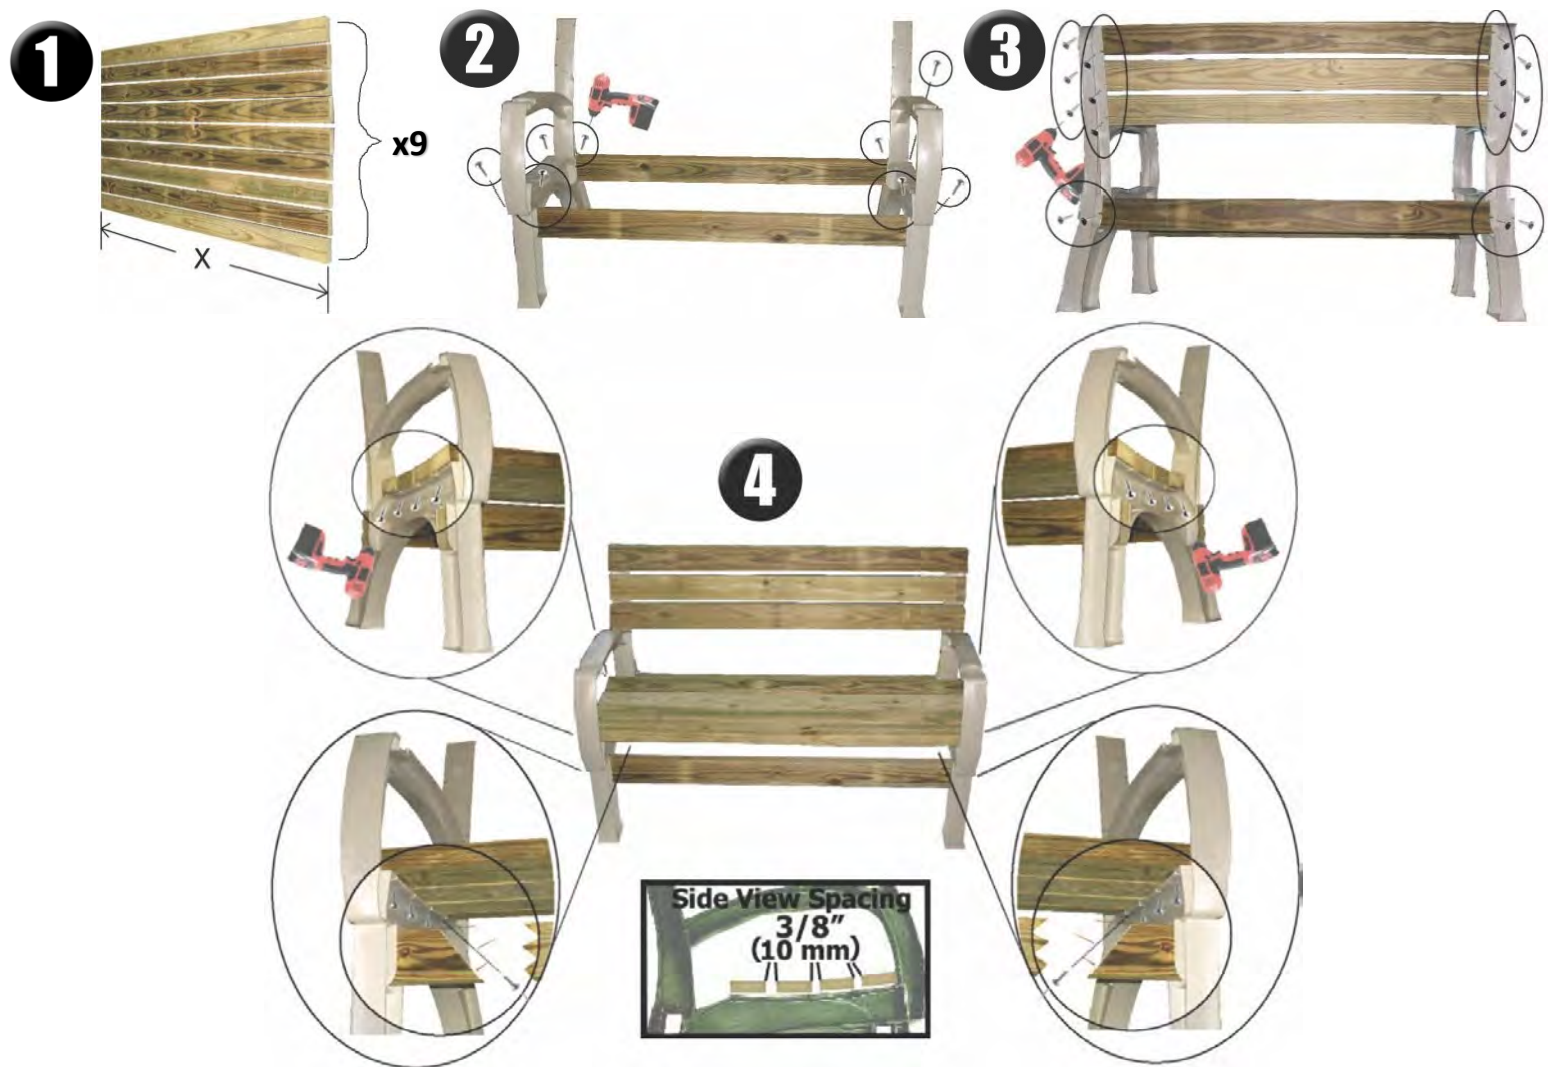

**2x4basics**  
**OUTDOOR FURNITURE ANYSIZE CHAIR**

<p><b>Included</b></p> <p><b>x40</b> #10x1" (4.75mmx25mm)</p> <p><b>x2</b></p> 	<p><b>x9</b></p> <p><b>2x4</b></p> <p><b>Materials Needed</b></p> <p>3 1/2" (89mm) x 1/2" (38mm)</p> 	<p><b>Tools Needed</b></p>   
--	--	---

Maximum Recommended Length of X = 6' (1829 mm) (Per Pair of Legs)

**2-Year Limited Warranty** for this 2x4basics product purchased for normal household use. Hopkins Mfg. warrants this product to the original purchaser of a Hopkins Mfg. product that it will be free from defects in material and workmanship for a period of 2 years from the date of purchase. Hopkins Mfg. will repair, replace, or refund the purchase price of the product, at the option of Hopkins Mfg., upon return of the product and the original receipt. In the US, this warranty gives you specific legal rights that may vary from state to state.